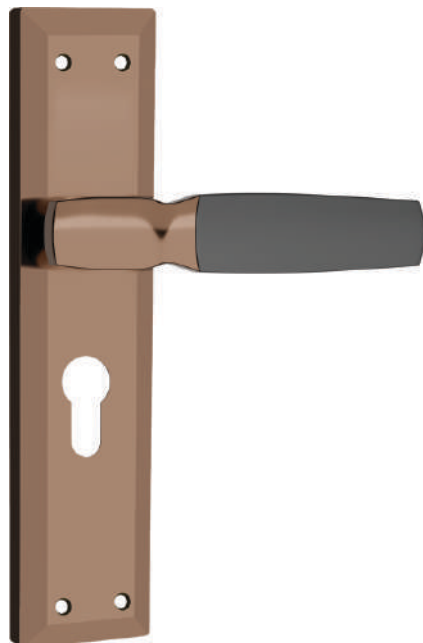

MP-1012

MATERIAL : Zinc Alloy

- PVD Rose Gold Glossy / Satin Black Matt
- PVD Gold Glossy / Brass Antique Matt
- Black Glossy / Black Matt

Packing : 1 Set