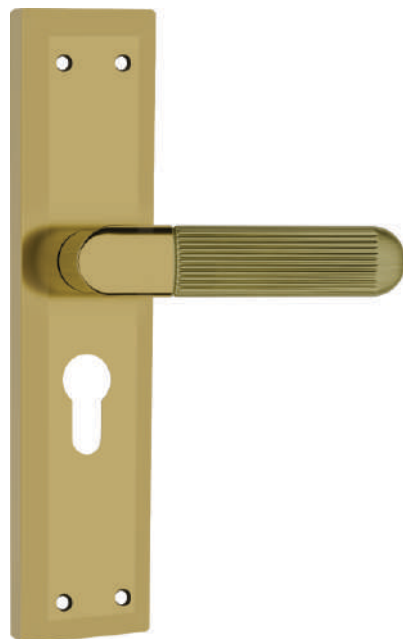

MP-1013

MATERIAL : Zinc Alloy

- PVD Gold Glossy / Brass Antique Matt
- PVD Rose Gold Glossy / Satin Black Matt
- Black Glossy / Matt

Packing : 1 Set