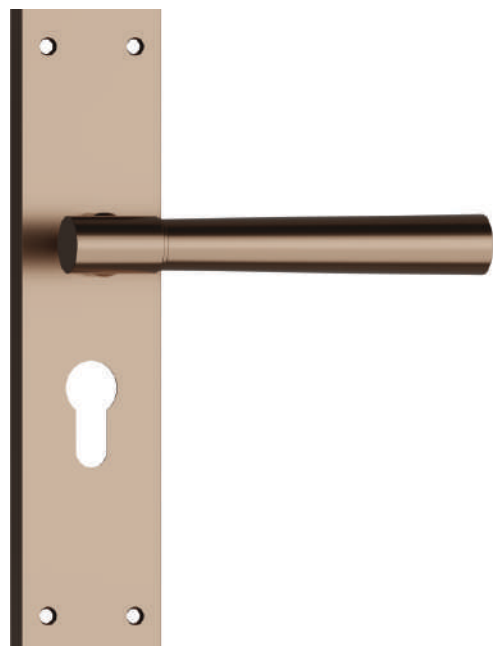

MP-208

MATERIAL : SS 202

- Brass Antique Matt
- Black Matt
- PVD Gold
- PVD Bronze

Packing : 1 Set