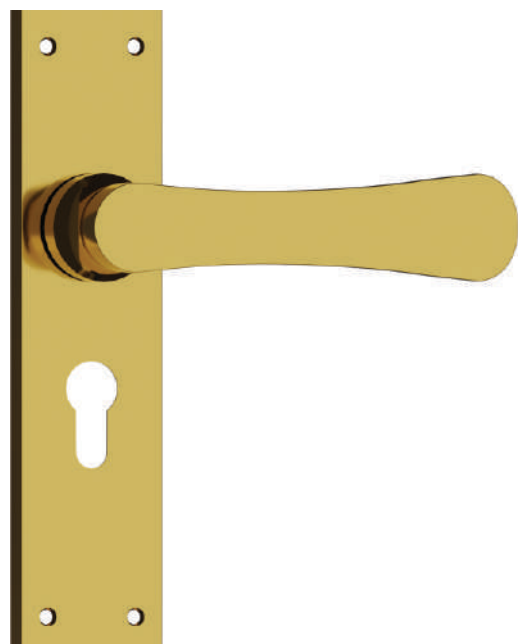

M-201

MATERIAL : SS 202

- Brass Antique Matt
- Black Matt
- PVD Gold
- PVD Bronze

Packing : 1 Set

MP-201

MATERIAL : SS 202

- Brass Antique Matt
- Black Matt
- PVD Gold
- PVD Bronze

Packing : 1 Set