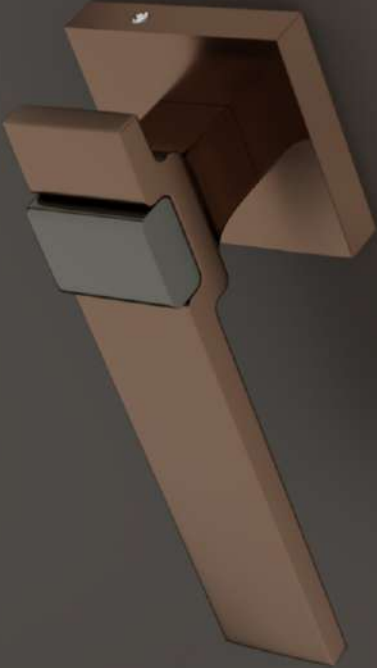

MP-1009

MATERIAL : Zinc Alloy

- Satin Black Matt / Glossy
- PVD Rose Gold Matt / Glossy
- Black Matt / PVD Glod Glossy

Packing : 1 Set

Quality You Can See and Feel.

LUXE

M-1010

MATERIAL : Zinc Alloy