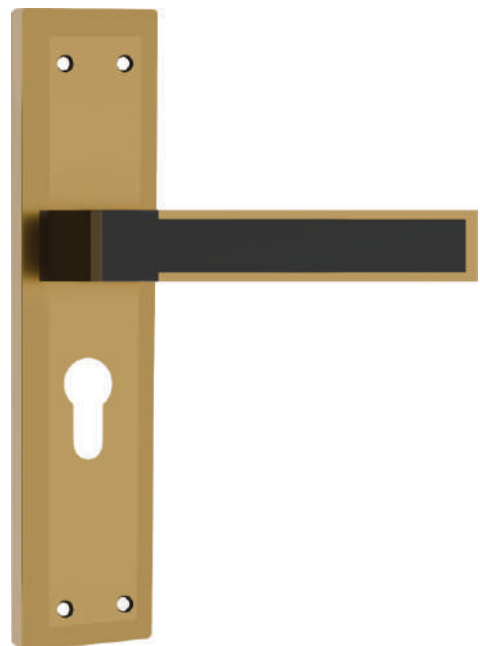

Packing : 1 Set

MP-1011

MATERIAL : Zinc Alloy

- Black Glossy / Matt
- PVD Rose Gold Glossy / Satin Black Matt
- PVD Gold Glossy / Black Matt

Packing : 1 Set

Glister[®]
THE SOUL OF INTERIOR

Modern Minimalism,
Boundless Durability.