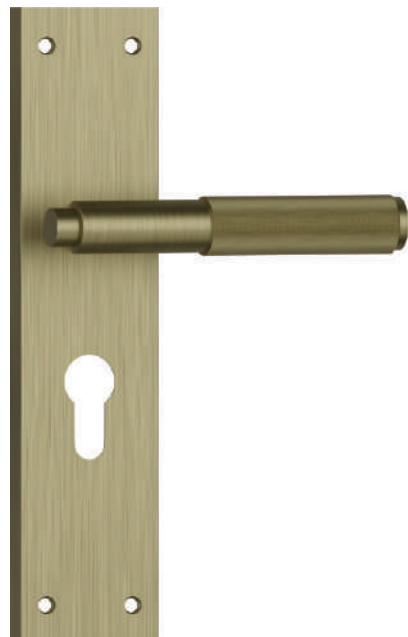

MATERIAL : SS 202

- SS
- Brass Antique Matt
- Black Matt
- PVD Gold
- PVD Bronze

Packing : 1 Set

Go to
INDEX

T & C Apply PVD Finish Only

Crafted for the Modern Builder.

FABULOUS

M-211