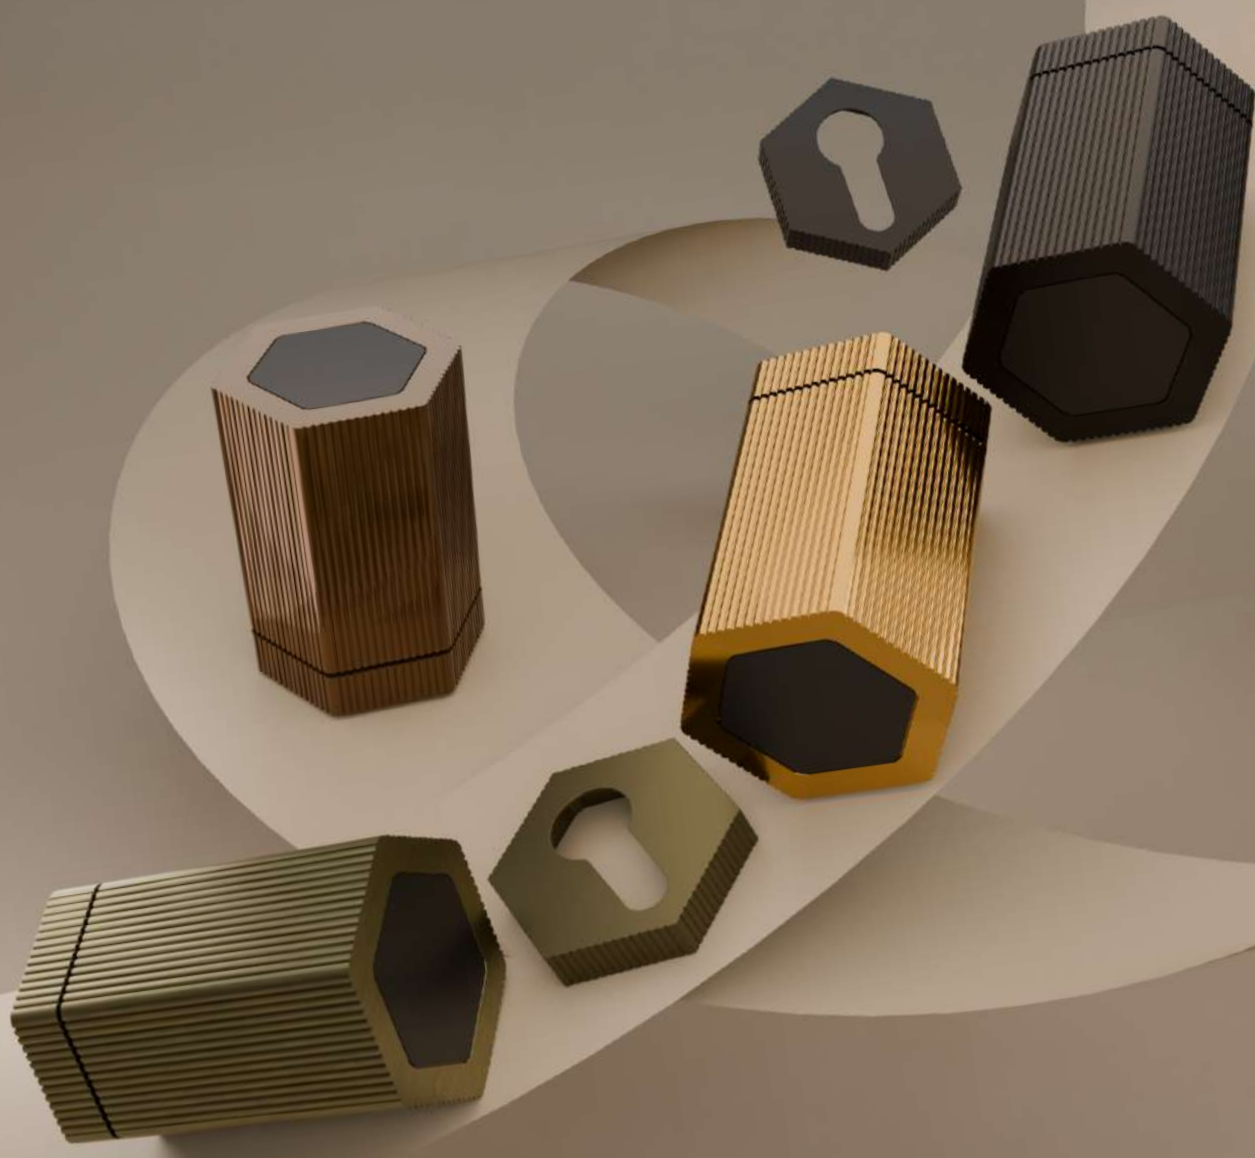

Packing : 1 Set

MP-1015

MATERIAL : Zinc Alloy

- PVD Gold Glossy / Wood
- PVD Rose Gold Glossy / Wood
- Black Matt / Wood
- Satin Black Matt / Wood

Packing : 1 Set

Go to
INDEX

G
Glister[®]
THE SOUL OF INTERIOR