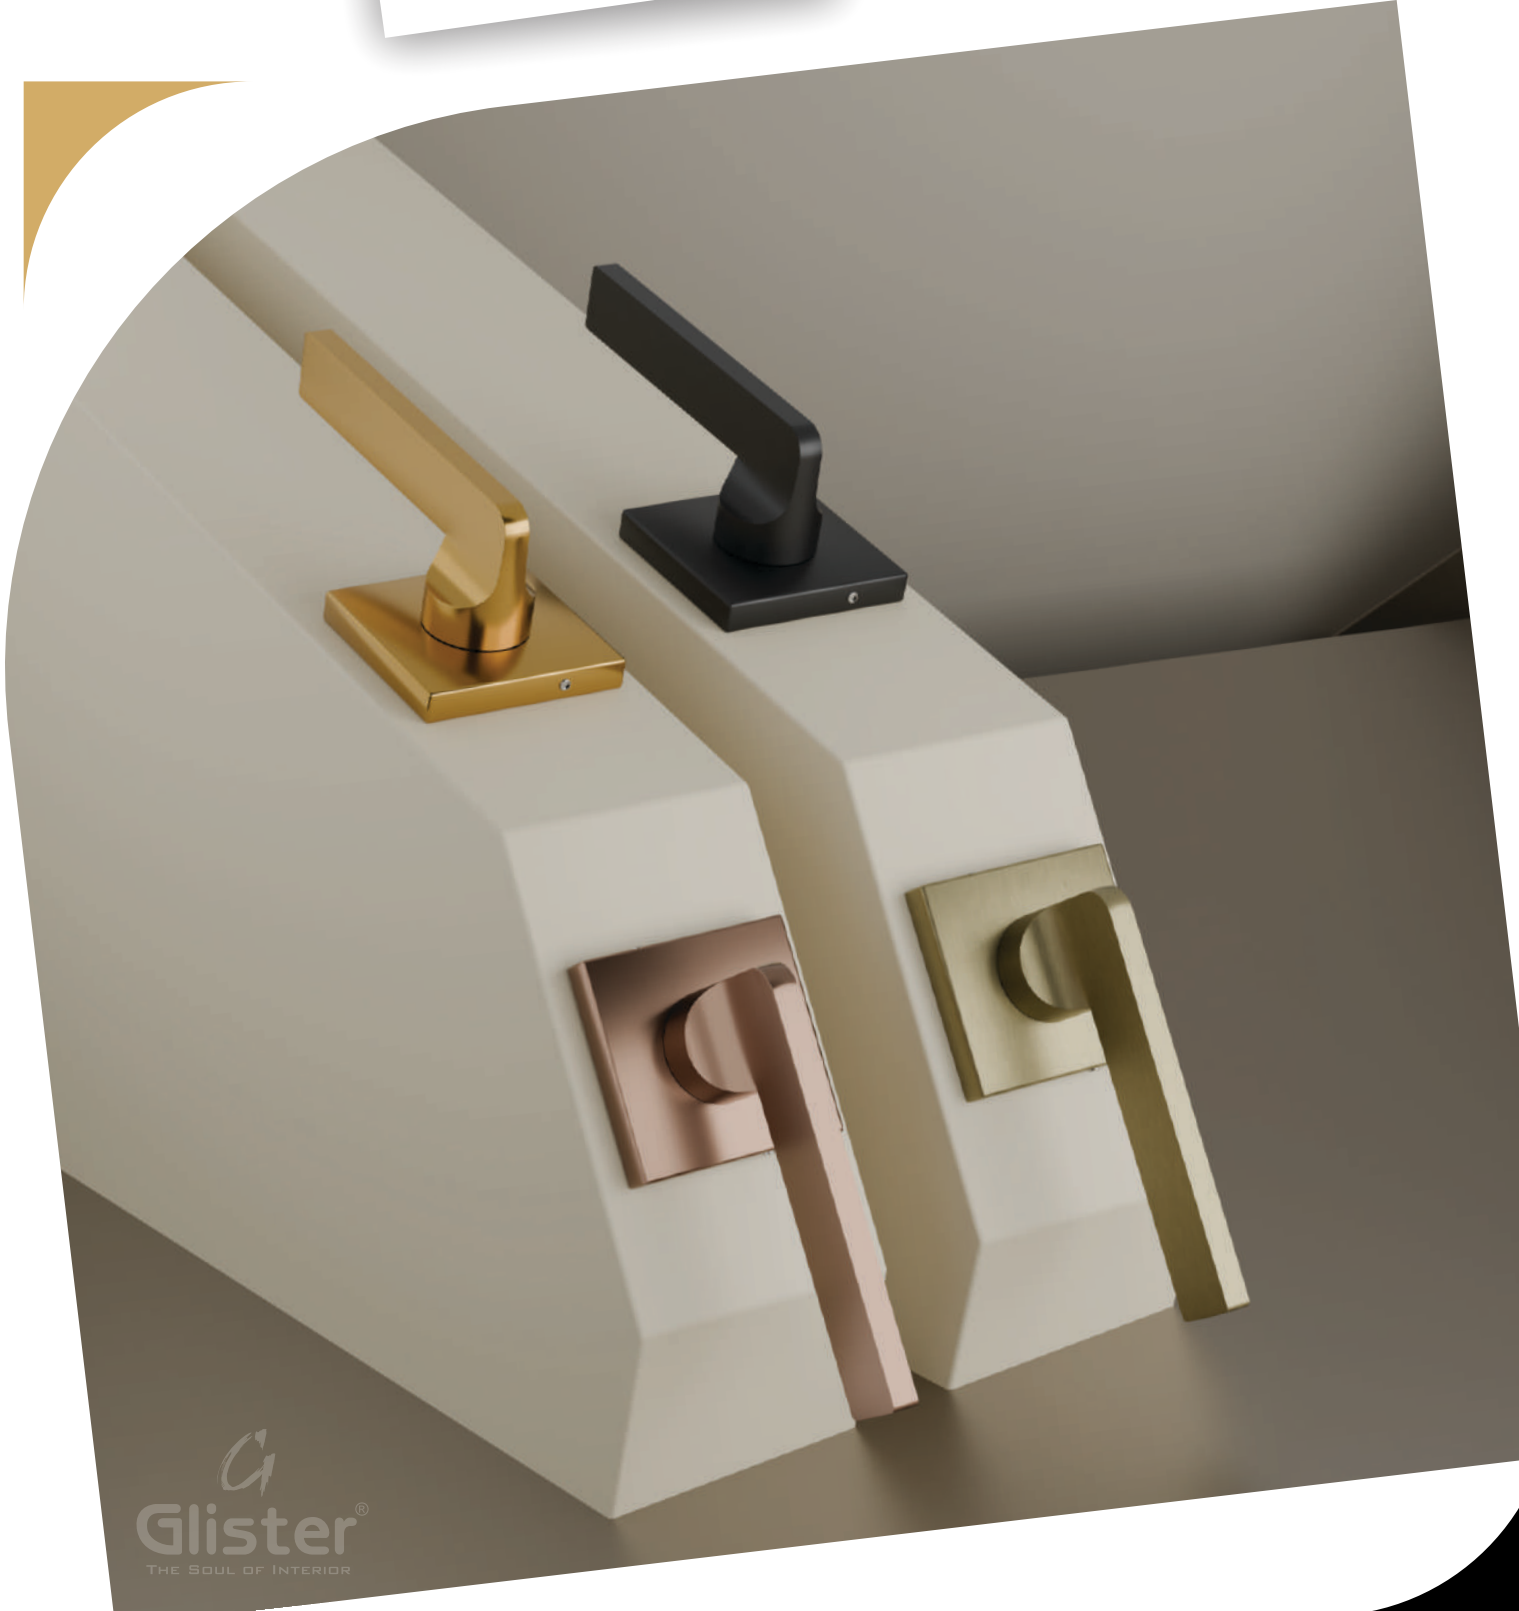

MATERIAL : SS 202

- Brass Antique Matt
- Black Matt
- PVD Gold
- PVD Bronze

Packing : 1 Set

Go to
INDEX

T & C Apply PVD Finish Only

MOCHA

M-209

MATERIAL : SS 202