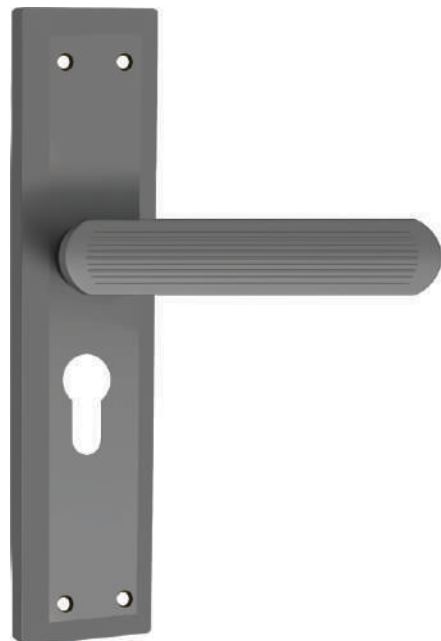

MP-1014

MATERIAL : Zinc Alloy

- PVD Rose Gold
- Satin Black Matt
- Black Matt

Packing : 1 Set