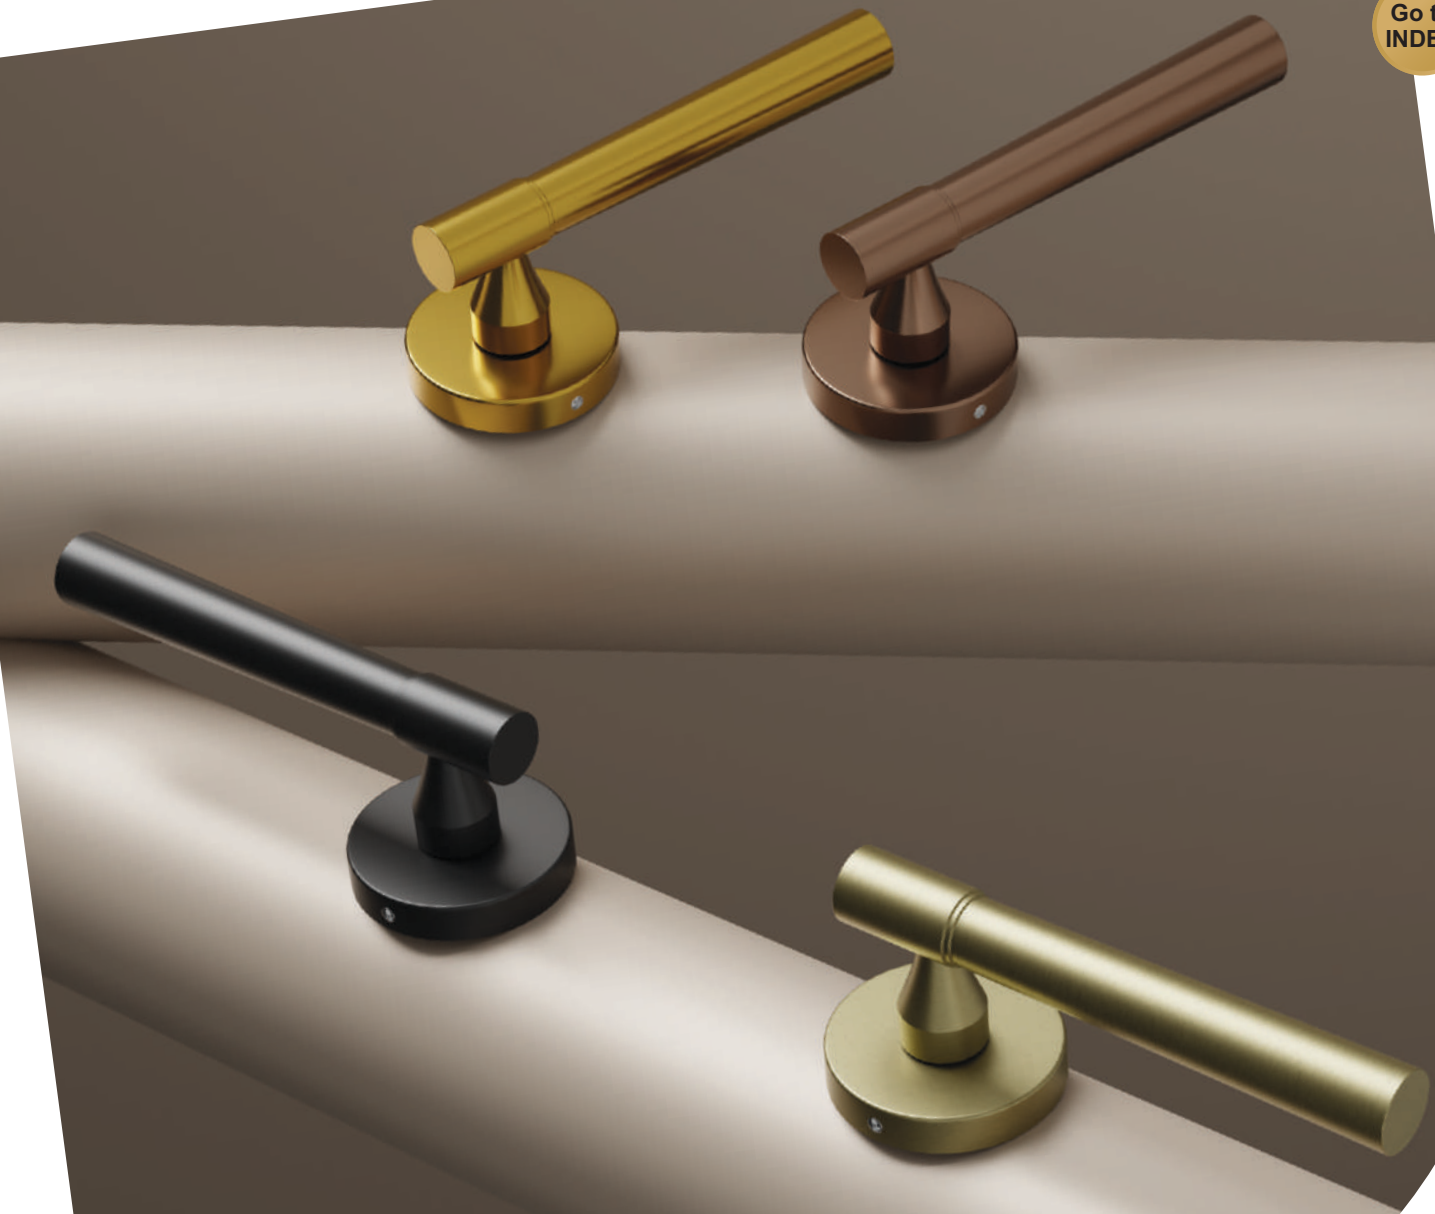

- Brass Antique Matt
- Black Matt
- PVD Gold
- PVD Bronze

Packing : 1 Set

MP-207

MATERIAL : SS 202

- Brass Antique Matt
- Black Matt
- PVD Gold
- PVD Bronze

Packing : 1 Set

Go to
INDEX

Glister[®]
THE SOUL OF INTERIOR