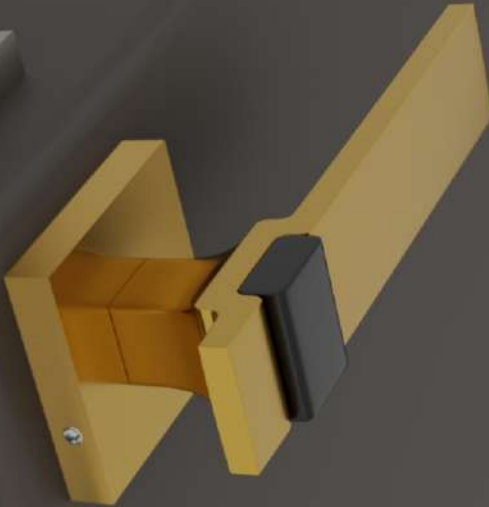

MP-1009

MATERIAL : Zinc Alloy

- Satin Black Matt / Glossy
- PVD Rose Gold Matt / Glossy
- Black Matt / PVD Glod Glossy

Packing : 1 Set

Quality You Can See and Feel.

LUXE

M-1010

MATERIAL : Zinc Alloy