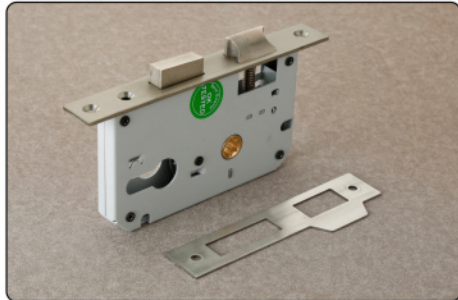

CL-551 (Biscuit Lock Body)

Finish	SS Matt	Black	AB
Price	660/-	780/-	795/-
Mechanism	Pure Brass		
Size	45x45 mm