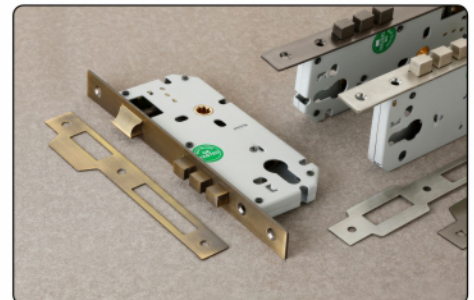

CL-553 (Three Bullet Square Lock Body)

Finish	SS Matt	Black	AB
Price	1140/-	1350/-	1350/-
Mechanism	Pure Brass		
Size	60x85 mm