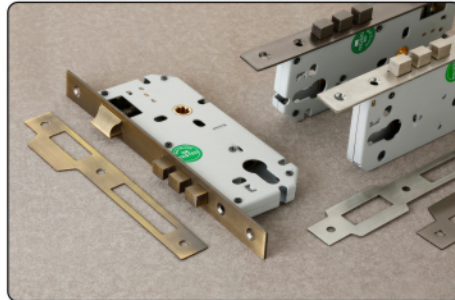

CL-552 (Three Bullet Square Lock Body)

Finish	SS Matt	Black	AB	RG PVD	Gold PVD
Price	960/-	1140/-	1110/-	1545/-	1545/-
Mechanism	Pure Brass				
Size	45x85 mm